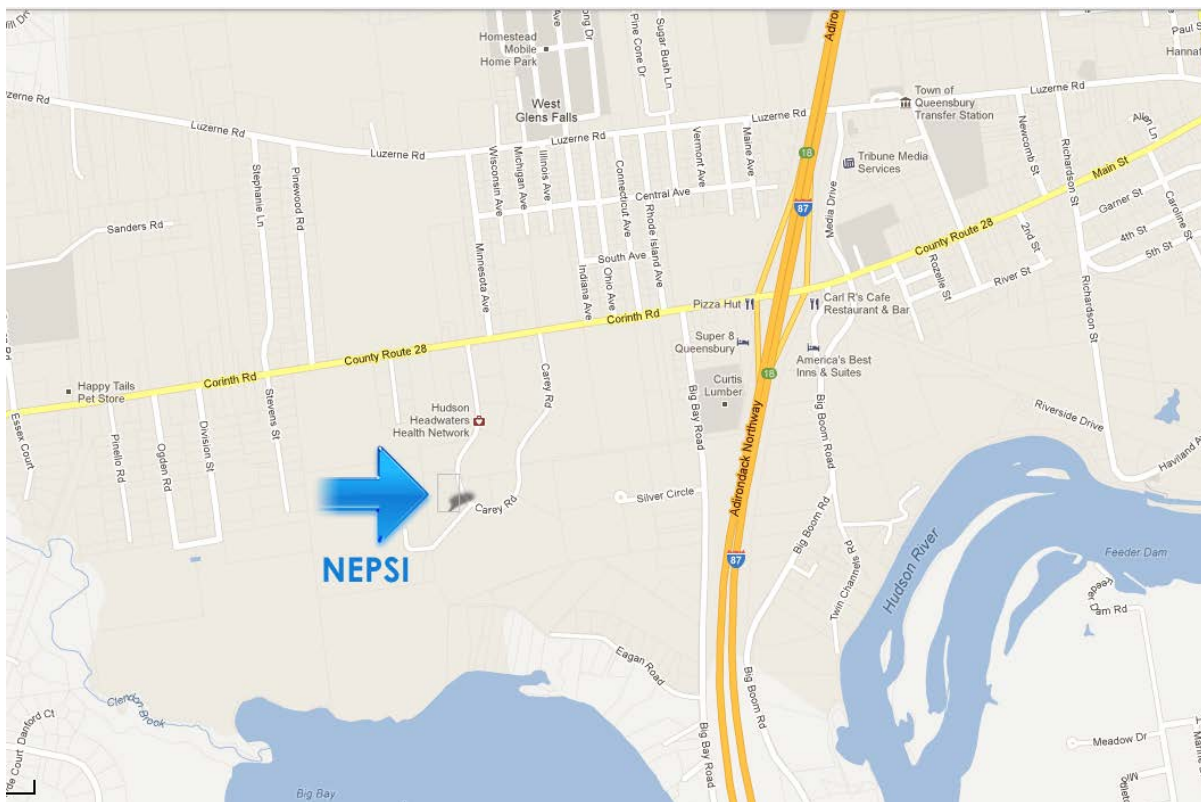

DRIVING DIRECTIONS TO NEPSI

Departing from Albany International Airport:

Head northwest on Airport Terminal Rd toward Heritage Dr	0.2 mi
Continue onto Airport Access Rd	0.1 mi
Turn left onto NY-155 E/Albany Shaker Rd/County Rd 151	
Continue to follow NY-155 E	1.7 mi
Continue onto Albany Shaker Rd/County Rd 151	0.1 mi
Turn left to merge onto I-87 N	41.9 mi
Take exit 18 toward Civic Center/W Mountain	0.2 mi
Turn left onto Corinth Rd/County Route 28/Main St	
Continue to follow Corinth Rd/County Route 28	0.7 mi
Take the 3rd left onto Carey Rd	
Destination will be on the right	0.3 mi

Coming from South to North via I-87N:

Take exit 18 toward Civic Center/W Mountain	0.2 mi
Turn left onto Corinth Rd/County Route 28/Main St	
Continue to follow Corinth Rd/County Route 28	0.7 mi
Take the 3rd left onto Carey Rd	
Destination will be on the right	0.3 mi

Coming from North to South via I-87S:

Take exit 18 for Corinth toward Glens Falls	0.3 mi
Turn right onto Corinth Rd/County Route 28	0.6 mi
Take the 3rd left onto Carey Rd	
Destination will be on the right	0.3 mi